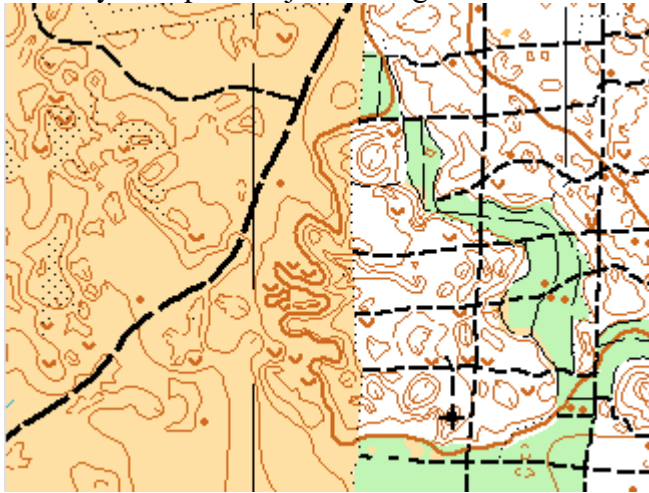

Tuesday 7th April. 'Fejsø Plantage' from 12.00 - 18.00 'clock