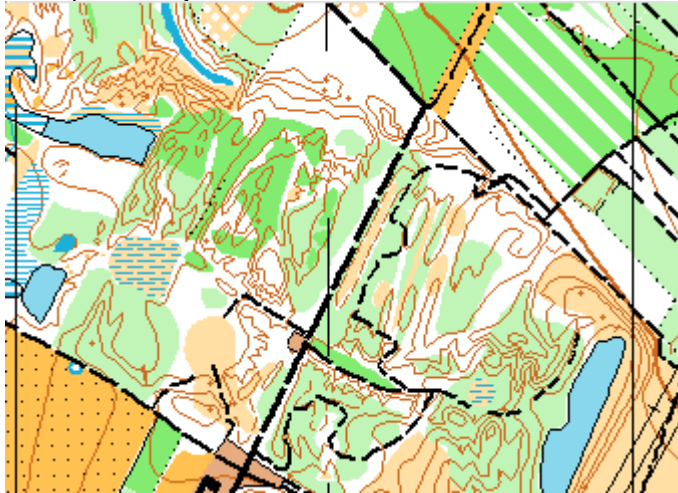

A: Starting point from Herning OK's club house. Three different maps:

Sprinter Map Ikast 1:4000

O-Map Momhøje 1:10.000

O-Map Knudmosen 1:10.000 (Herring OK's club house is on the map).

B: Starting point from Holstebro OK's club house.

O-Map Vestre Plantage 1:10.000  
(sorry no sample)