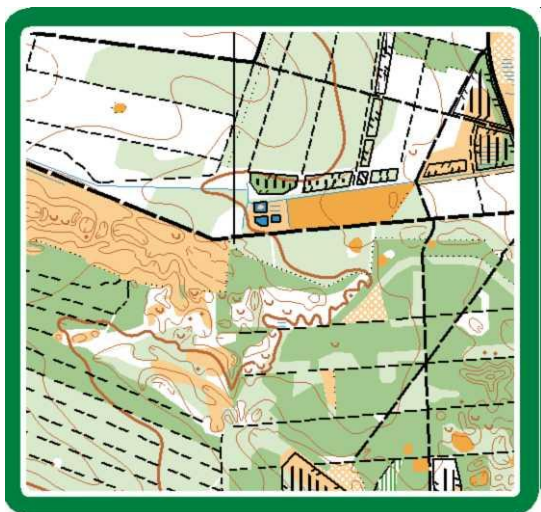

Map samples:
Easter 2009

Stråso