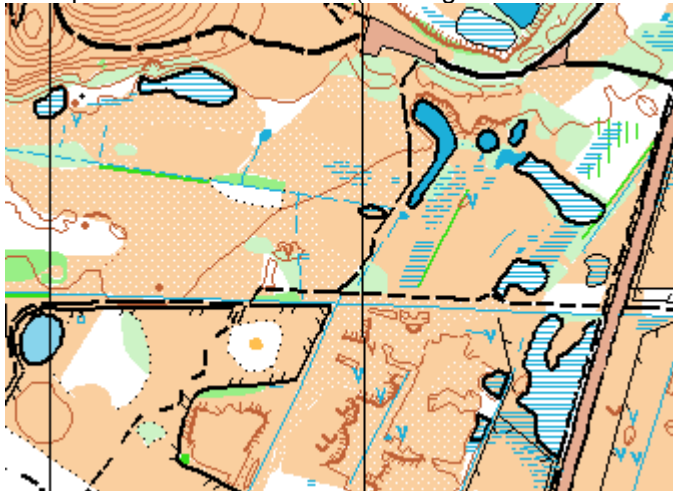

A: Starting point from Herning OK's club house. Three different maps:

Sprinter Map Ikast 1:4000

O-Map Momhøje 1:10.000

O-Map Knudmosen 1:10.000 (Herring OK's club house is on the map).

B: Starting point from Holstebro OK's club house.

O-Map Vestre Plantage 1:10.000  
(sorry no sample)